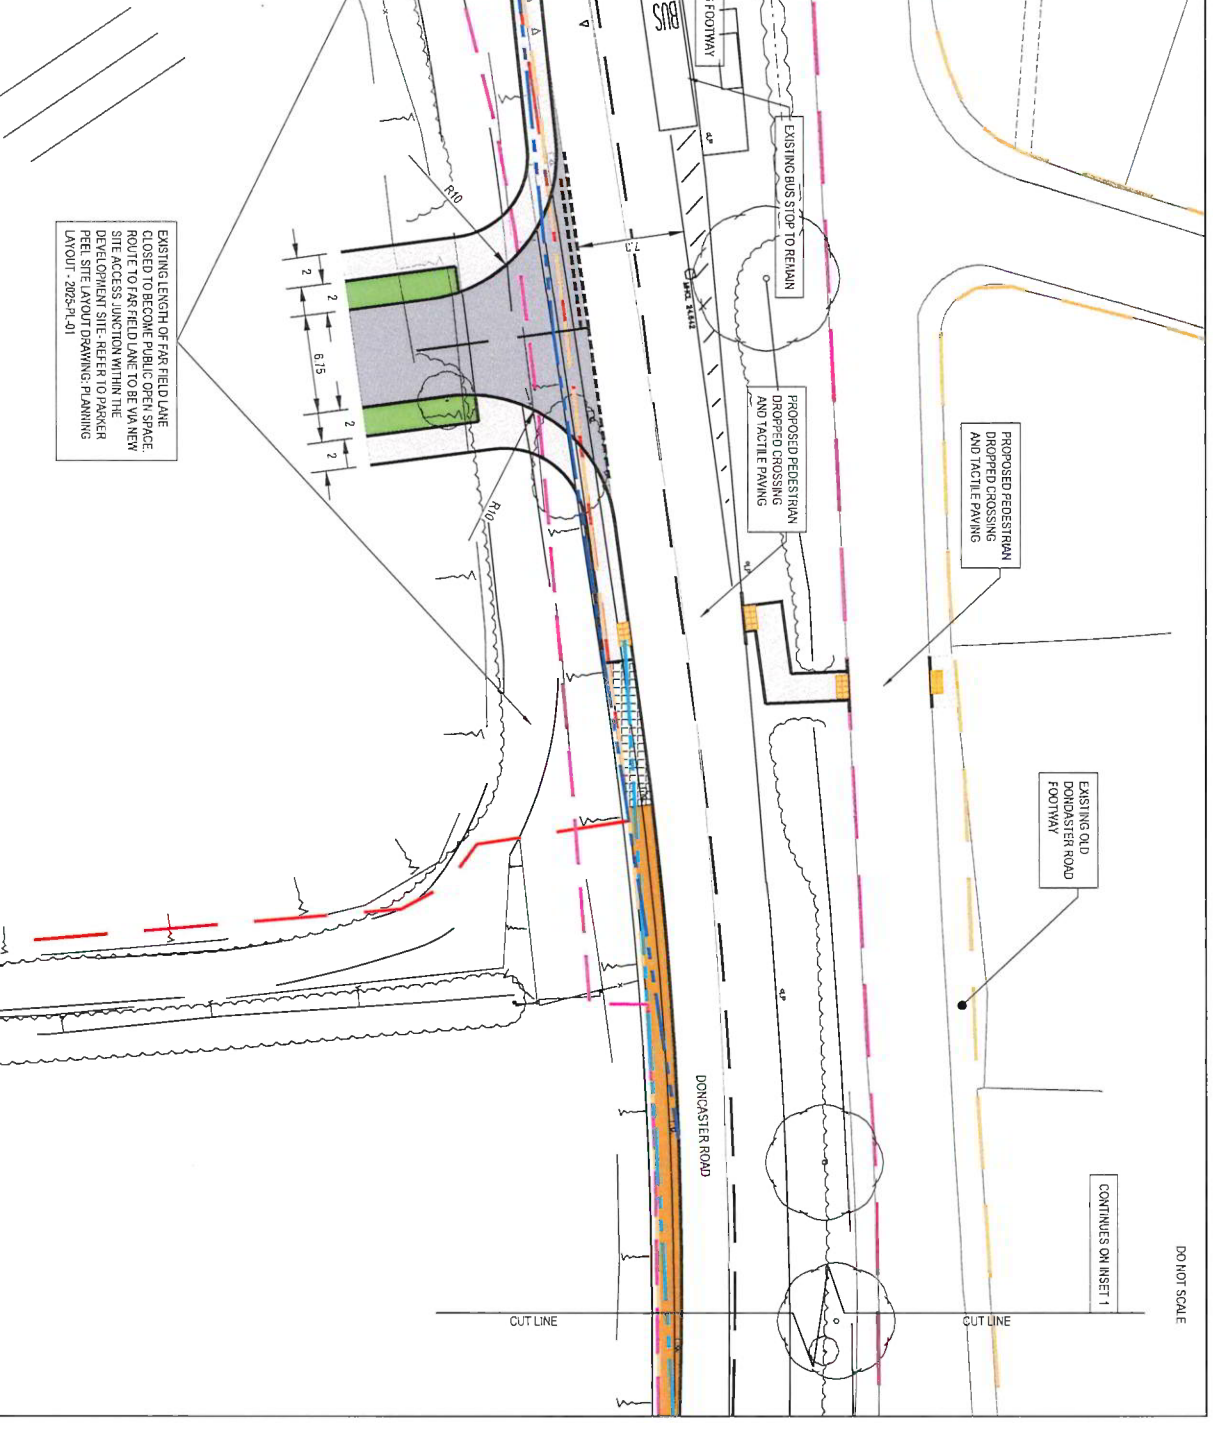

OVERVIEW

1. NOTES:
1. PRELIMINARY LAYOUT SUBJECT TO DETAILED DESIGN INCLUDING FULL COMPLIANCE STATUTORY UNDERTAKERS SEARCH/DIVERSION REQUIREMENTS, HIGHWAY DRAINAGE PROVISION, LAND AVAILABILITY CAPACITY ASSESSMENT AND LOCAL AUTHORITY APPROVAL.
  2. ACCORDING TO RECORDED VEHICLE SPEED SURVEY ON DONCASTER ROAD 85TH PERCENTILE WET WEATHER SPEEDS ARE:
    EASTBOUND A.M. = 38.5
    EASTBOUND P.M. = 38.5
    WESTBOUND A.M. = 31.5 MPH
    WESTBOUND P.M. = 31.5 MPH
    AVERAGE = 35.5 MPH
  3. PROPOSED RELOCATION OF 30mph EASTWARD BEYOND THE SITE ACCESS WILL CONFORM WITH RECORDED 85TH PERCENTILE WET WEATHER SPEEDS BELOW THEIR CURRENT VALUES. HOWEVER, FOR ROBUSTNESS A 37mph DESIGN SPEED HAS BEEN CONSIDERED WITHIN THE NEW 30mph SPEED LIMIT AND IN ACCORDANCE WITH THIS 37mph REQUIRES A JUNCTION VISIBILITY SIGHT OF 50m
  4. DRAWINGS BASED ON TOPOGRAPHICAL SURVEY EXCEPT FOR MAJORITY OF OLD DONCASTER ROAD CORRIDOR