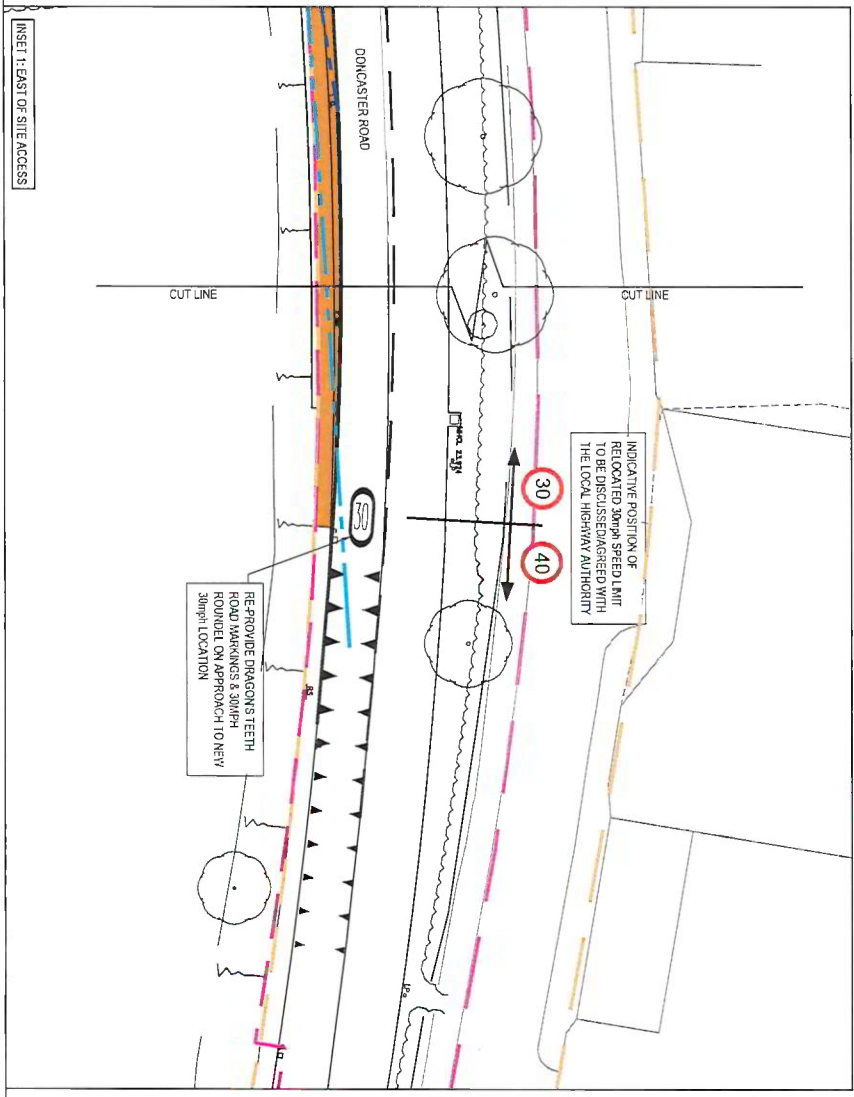

OVERVIEW

1. NOTES:
1. PRELIMINARY LAYOUT SUBJECT TO DETAILED DESIGN INCLUDING FULL COMPLIANCE STATUTORY UNDERTAKERS SEARCH/DIVERSION REQUIREMENTS, HIGHWAY DRAINAGE PROVISION, LAND AVAILABILITY CAPACITY ASSESSMENT AND LOCAL AUTHORITY APPROVAL.
  2. ACCORDING TO RECORDED VEHICLE SPEED SURVEY ON DONCASTER ROAD 85TH PERCENTILE WET WEATHER SPEEDS ARE:
    EASTBOUND A.M. = 38.5
    EASTBOUND P.M. = 38.5
    WESTBOUND A.M. = 31.5 MPH
    WESTBOUND P.M. = 31.5 MPH
    AVERAGE = 35.5 MPH
  3. PROPOSED RELOCATION OF 30mph EASTWARD BEYOND THE SITE ACCESS WILL CONFORM WITH RECORDED 85TH PERCENTILE WET WEATHER SPEEDS BELOW THEIR CURRENT VALUES. HOWEVER, FOR ROBUSTNESS A 37mph DESIGN SPEED HAS BEEN CONSIDERED WITHIN THE NEW 30mph SPEED LIMIT AND IN ACCORDANCE WITH THIS 37mph REQUIRES A JUNCTION VISIBILITY SIGHT OF 50m
  4. DRAWINGS BASED ON TOPOGRAPHICAL SURVEY EXCEPT FOR MAJORITY OF OLD DONCASTER ROAD CORRIDOR